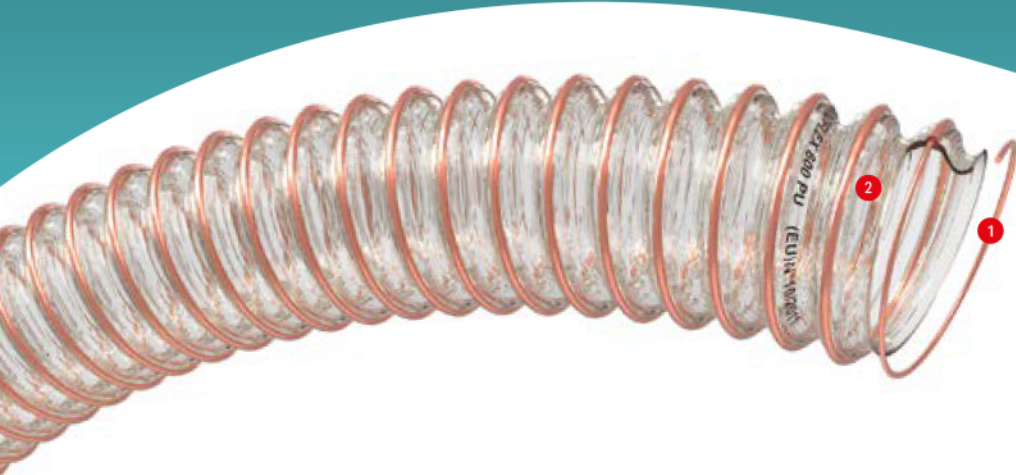

# WINDFLEX® 600 PU AL

- 1 Copper color steel spiral
- 2 Wall in transparent polyurethane

## FLEXIBLE DUCTING IN POLYURETHANE ETHER WITH WALL REINFORCED WITH A GALVANIZED STEEL WIRE HELIX. SPRING QUALITY.

Potential equalisation, earthed at the ends of the steel spiral. PU rated non flammable UL94 V2. Halogen free.